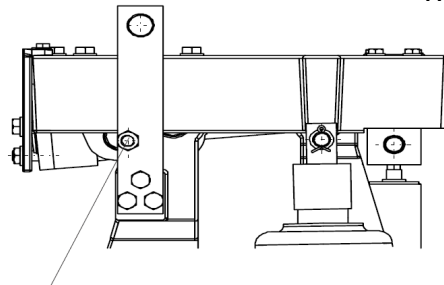

manual release

WN 200-26

limit switch "manual release engaged"

WN 200-24

proximity switch "brake closed"

WN 200-27

proximity switch "brake released"

WN 200-25

proximity switch "pad wear"