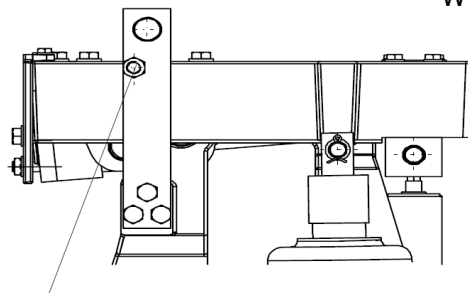

manual release

WN 200-26

limit switch "manual release engaged"

WN 200-24

proximity switch "brake closed"

WN 200-27

proximity switch "brake released"

WN 200-25

proximity switch "pad wear"