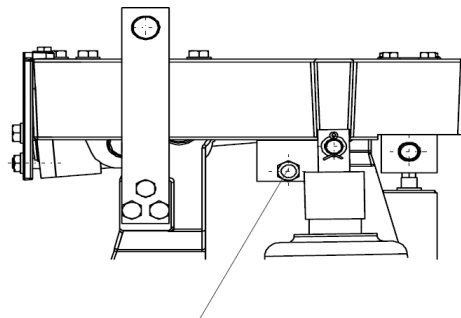

manual release

WN 200-26

limit switch "manual release engaged"

WN 200-24

proximity switch "brake closed"

WN 200-27

proximity switch "brake released"

WN 200-25

proximity switch "pad wear"