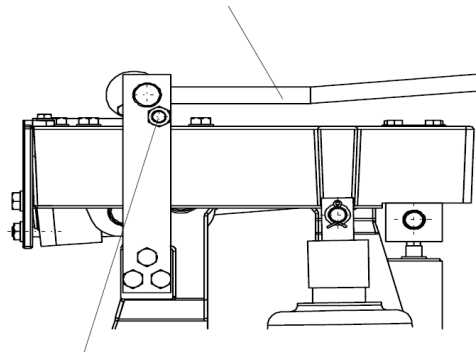

manual release

WN 200-26

limit switch "manual release engaged"

WN 200-24

proximity switch "brake closed"

WN 200-27

proximity switch "brake released"

WN 200-25

proximity switch "pad wear"